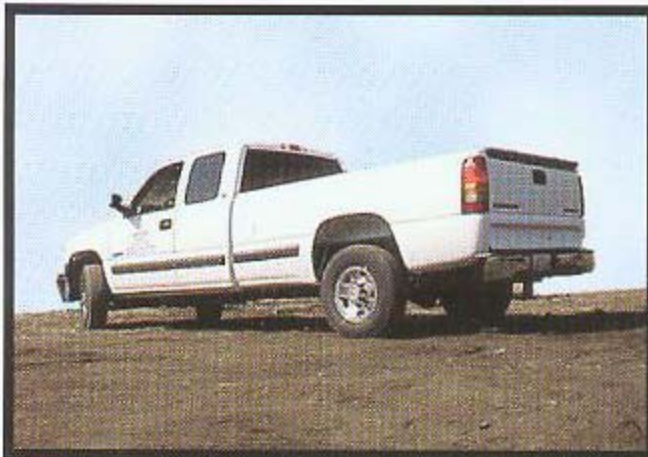

VENCO® **VP6S PICKUP HOIST**

FOR 1999 & 2000 CHEVROLET
SILVERADO AND GMC SIERRA

- Turn your 8' pickup box into a 6,000 lb. capacity dump truck.
- Completely hidden installation – raises the box only 1/4", retaining the original look of your pickup.
- Designed exclusively for the 1999 and 2000 Chevy Silverado and GMC Sierra ensuring easy installation and a perfect fit.
- Easy bolt-on installation – No welding.
- Integrated lifting plate, hinge assembly and body stiffener forms a rugged body understructure to rigidly support the pickup floor.

- Bumper relocation kit and body skirt allows a 45° dump angle.
- Electric/hydraulic pump offers industrial strength performance in your choice of:
 - ES – Single acting (Gravity down)
 - ED – Double acting (Power down)